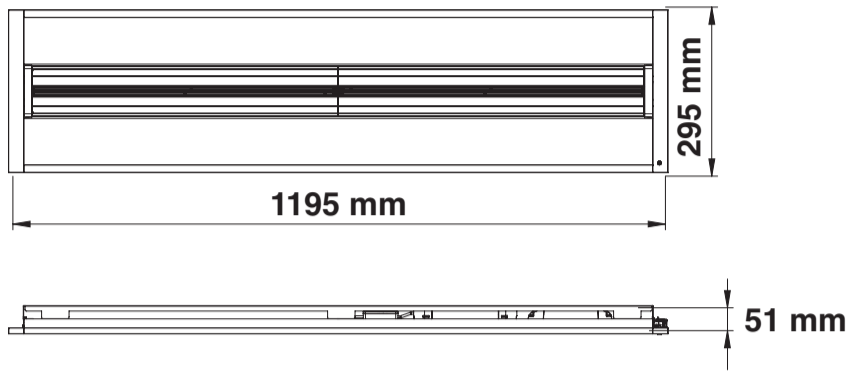

LED PANEL RTI DALI 47W HE

Per approfondimenti e aggiornamenti inquadra il codice QR sul prodotto
For further information and updates, scan the QR code on the product

www.beghelli.com
BEGHELLI S.p.A. - Via Mozzeghine 13/15 - località Monteveglio 40053 Valsamoggia (BO) - Tel. +39 051 9660411 - Fax +39 051 9660444 - N° Verde 800 626626

334.902.750 A

A

B

B1

B2