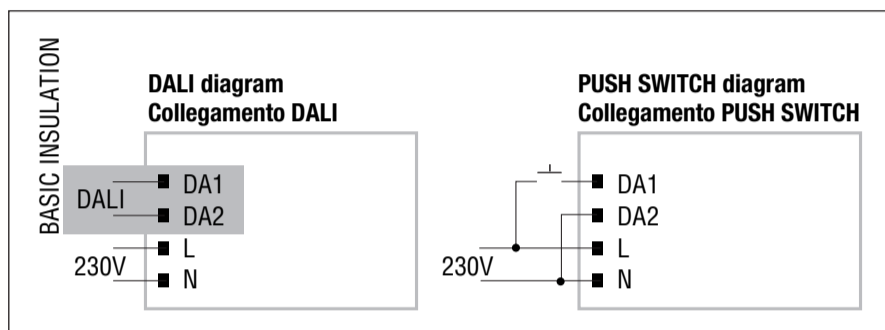

334.902.750 A

A

B

B1

B2

C

REGOLAZIONE DI DEFAULT (MAX)
DEFAULT SETTING (MAX)

REGOLAZIONE DELLA POTENZA DEGLI APPARECCHI TRAMITE
DIP SWITCH
ADJUSTMENT OF THE POWER OF THE APPLIANCES BY MEANS
OF THE DIP SWITCH

CURRENT mA	POWER %	SWITCH POSITIONS			
		1	2	3	4
650	54%	-	-	-	-
700	58%	ON	-	-	-
750	62%	-	ON	-	-
800	67%	ON	ON	-	-
850	71%	-	-	ON	-
900	75%	ON	-	ON	-
950	79%	-	ON	ON	-
1000	83%	ON	ON	ON	-
1050	87%	-	-	-	ON
1100	92%	ON	-	-	ON
1150	96%	-	ON	-	ON
1200	100%	ON	ON	-	ON
1250					
1300					
1350					
1400					